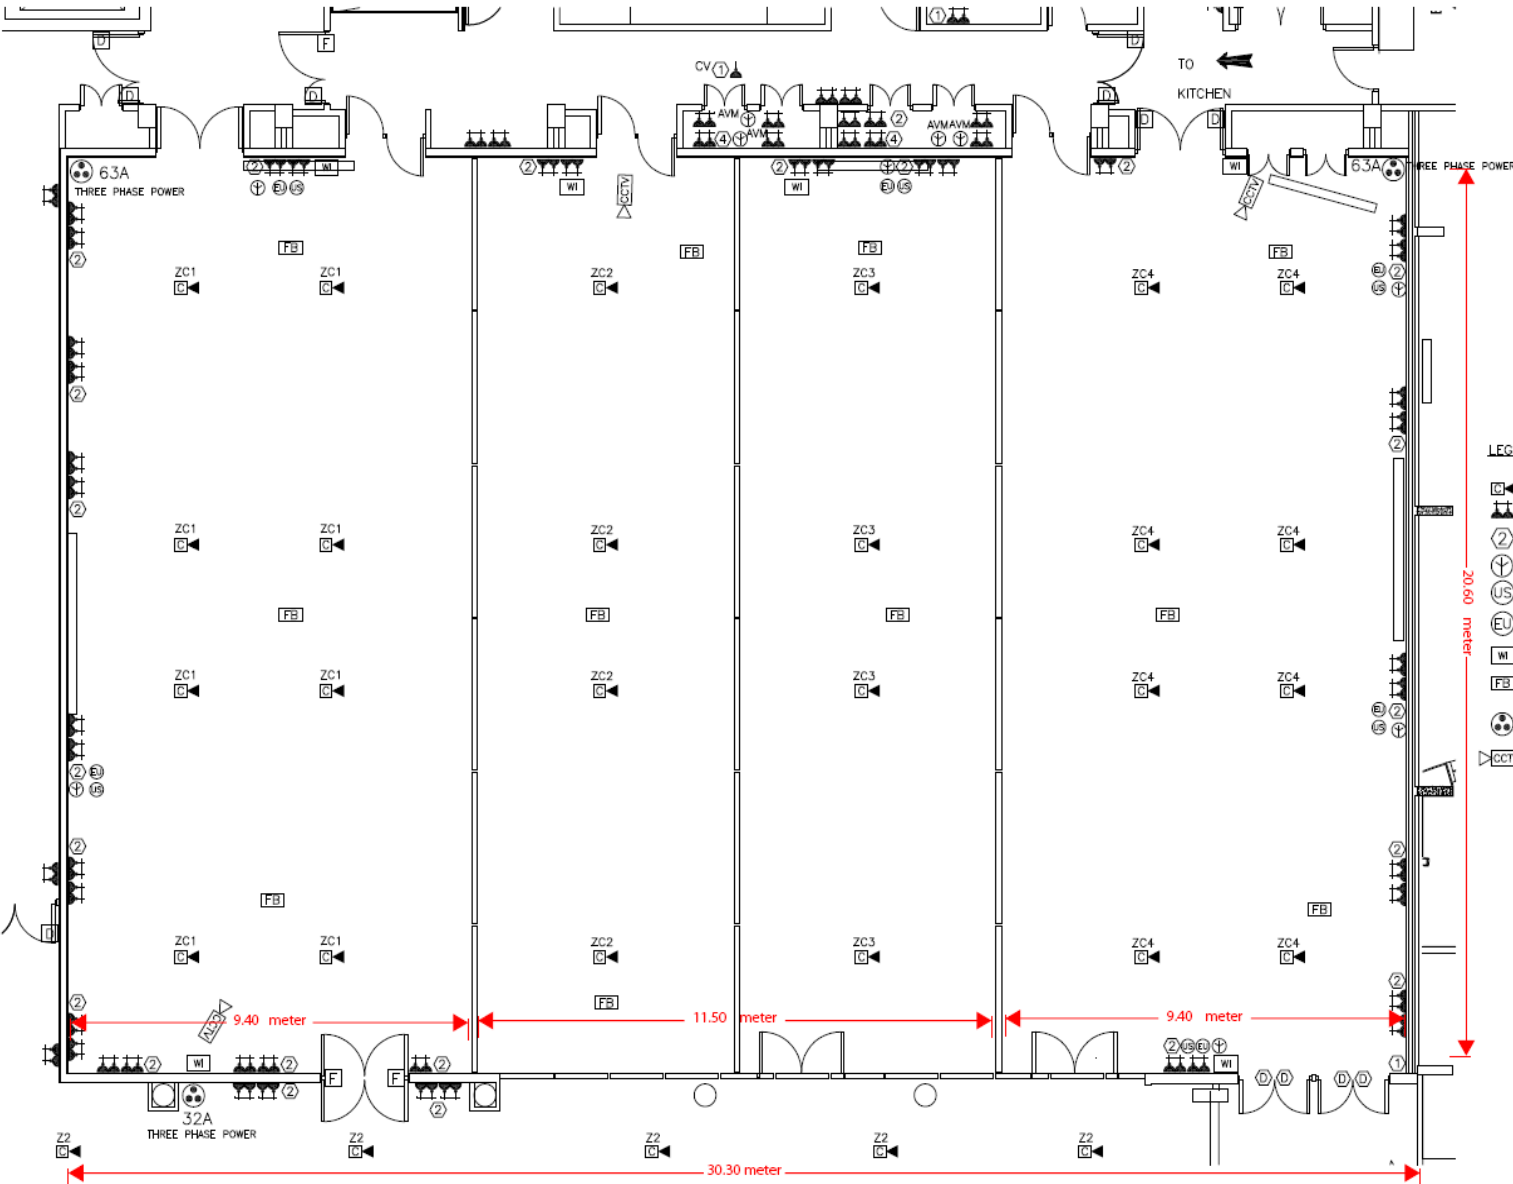

Redwood Suite

30.3 meter

Dimensions Room A/B/C

CROWNE PLAZA®
DUBLIN-NORTHWOOD

Room A

Room B

Room C

Total: 624 sqm
Length: 30.30 m
Width: 20.60 m

LEGEND

- CEILING MOUNTED SPEAKER
- TWIN 13A SOCKET OUTLET
- TWIN CAT5e DATA OUTLET
- CT100 COAXIAL OUTLET
- EUROPEAN SOCKET OUTLET
- 110V US SOCKET OUTLET
- WIRELESS INTERNET TRANSMITTER / RECIEVER
- FLOORBOX CONTAINING TWIN 13A SOCKET OUTLETS AND TWIN CAT5e OUTLETS
- THREE PHASE POWER OUTLET
- CCTV CAMERA

A / B / C
624 sqm

- LEGEND**
- ⊕ 16A SOCKET OUTLET
 - ⊕ 16A GATS DATA OUTLET
 - ⊕ CT100 COAXIAL OUTLET
 - ⊕ EUROPEAN SOCKET OUTLET
 - ⊕ 110V US SOCKET OUTLET
 - ⊕ WIRELESS INTERNET TRANSMITTER / RECEIVER
 - ⊕ FLOORING CONTAINING 16A SOCKET OUTLETS AND 16A GATS OUTLETS
 - ⊕ THREE PHASE POWER OUTLET
 - ⊕ CCTV CAMERA
 - ⊕ SMOKE DETECTOR
 - ⊕ MANUAL CALL POINT