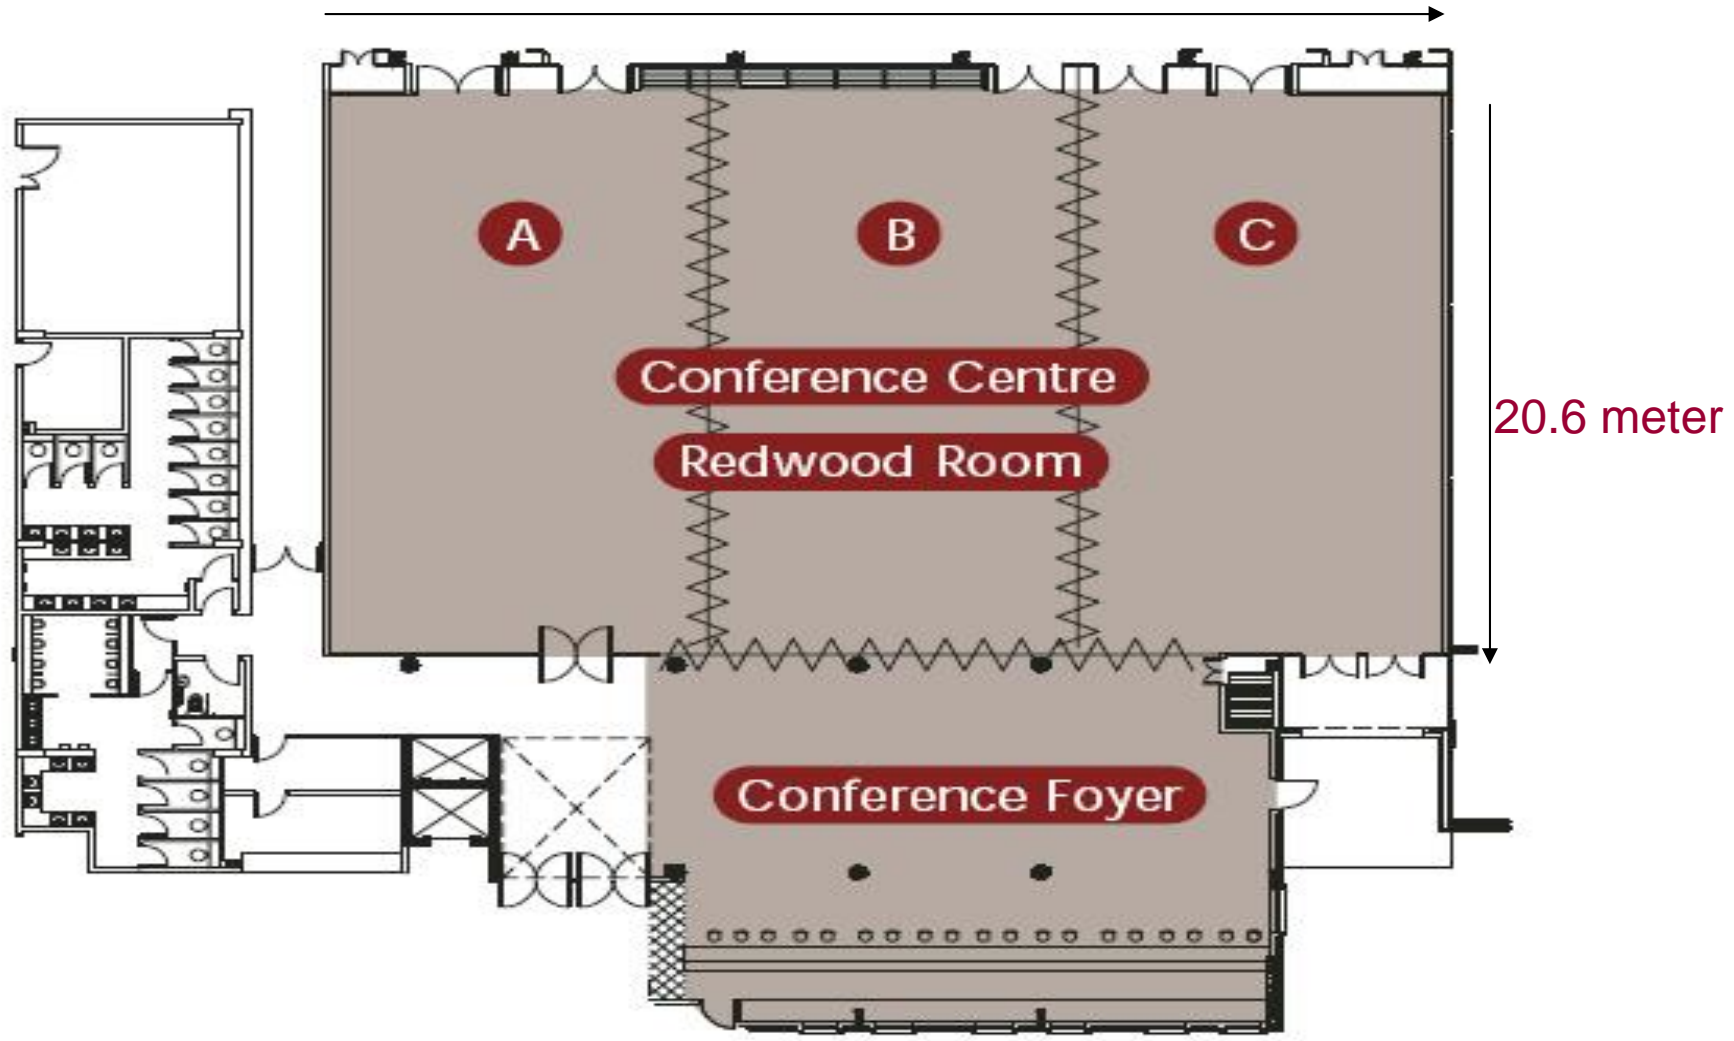

Redwood Suite

30.3 meter

Dimensions Room A/B/C

CROWNE PLAZA®
DUBLIN-NORTHWOOD

Room A

Room B

Room C

Total: 624 sqm
Length: 30.30 m
Width: 20.60 m

LEGEND

- CEILING MOUNTED SPEAKER
- TWIN 13A SOCKET OUTLET
- TWIN CAT5e DATA OUTLET
- CT100 COAXIAL OUTLET
- EUROPEAN SOCKET OUTLET
- 110V US SOCKET OUTLET
- WIRELESS INTERNET TRANSMITTER / RECIEVER
- FLOORBOX CONTAINING TWIN 13A SOCKET OUTLETS AND TWIN CAT5e OUTLETS
- THREE PHASE POWER OUTLET
- CCTV CAMERA

A / B / C
624 sqm

- LEGEND**
- ⊕ 16A SOCKET OUTLET
 - ⊕ 16A GATS DATA OUTLET
 - ⊕ CT100 COAXIAL OUTLET
 - ⊕ EUROPEAN SOCKET OUTLET
 - ⊕ 110V US SOCKET OUTLET
 - ⊕ WIRELESS INTERNET TRANSMITTER / RECEIVER
 - ⊕ FLOORING CONTAINING 16A SOCKET OUTLETS AND 16A GATS OUTLETS
 - ⊕ THREE PHASE POWER OUTLET
 - ⊕ CCTV CAMERA
 - ⊕ SMOKE DETECTOR
 - ⊕ MANUAL CALL POINT

Foyer 180 sqm
Conference / Banqueting
with A/B/C 160 sqm

Foyer

Entrance

POWER SUPPLY FOR WATER FEATURE

CCTV PSU

FIRE ALARM SINGLE CHANNEL INTERFACE FOR PA SHUTDOWN

POWER SUPPLIES FOR ROLLER SHUTTERS