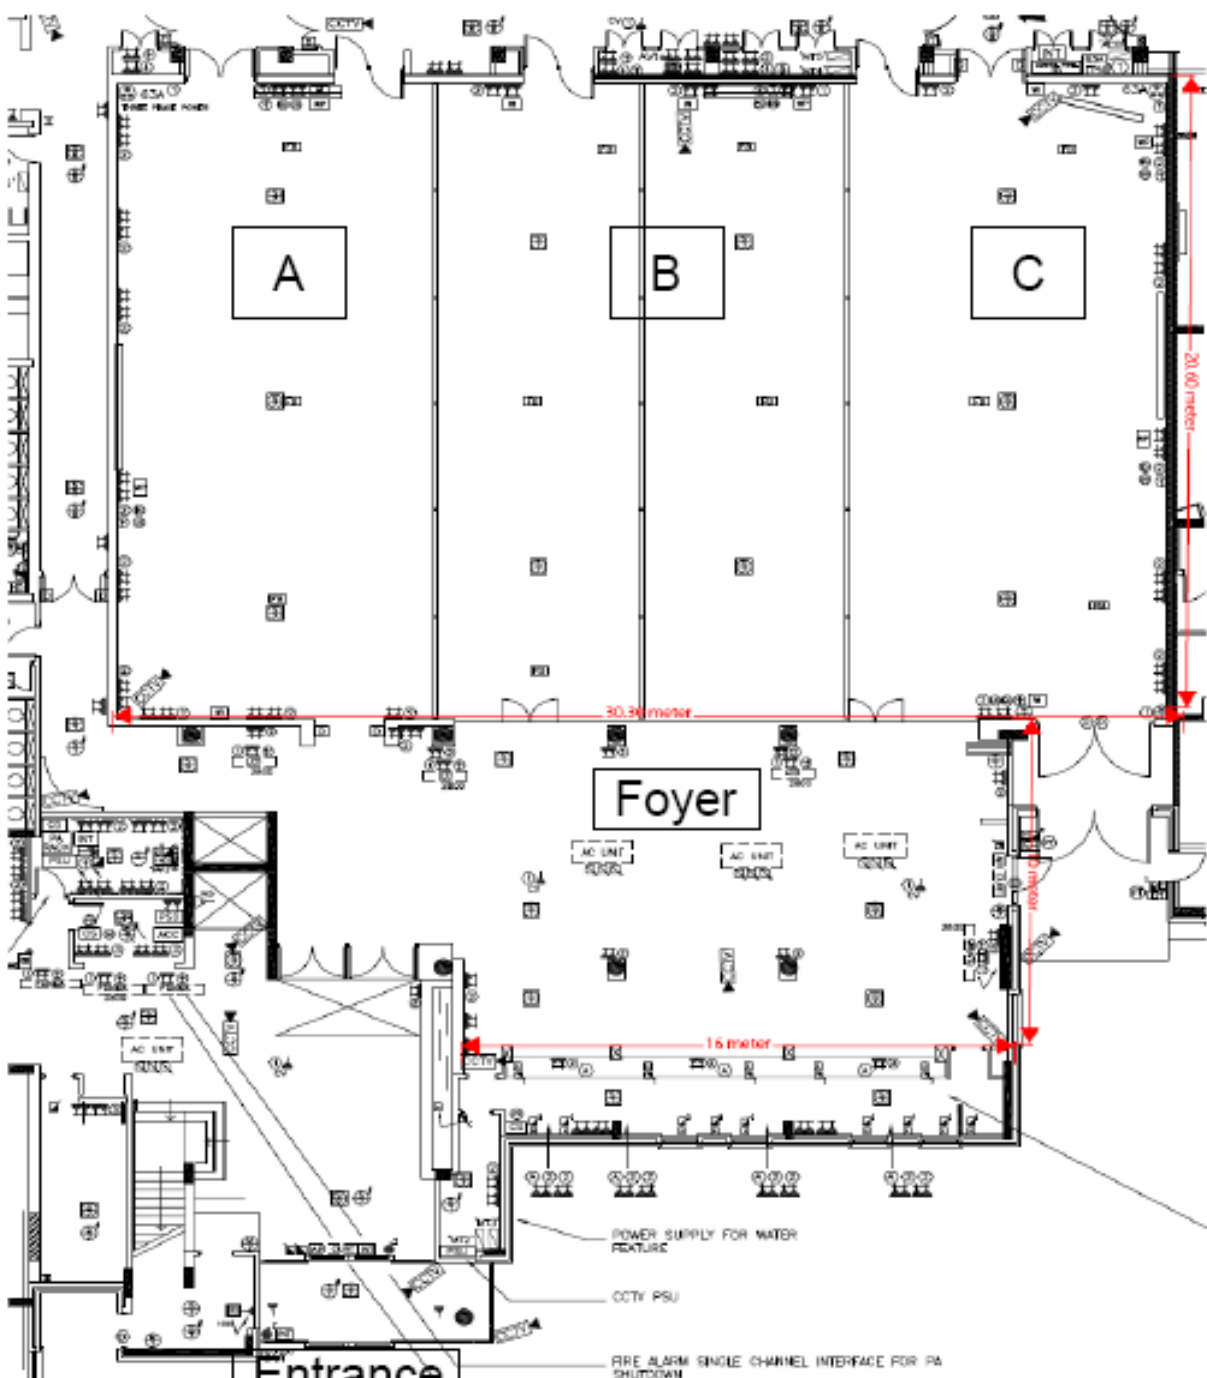

Redwood Suite

30.3 meter

Dimensions Room A/B/C

CROWNE PLAZA®
DUBLIN-NORTHWOOD

Room A

Room B

Room C

Total: 624 sqm
Length: 30.30 m
Width: 20.60 m

LEGEND

- CEILING MOUNTED SPEAKER
- TWIN 13A SOCKET OUTLET
- TWIN CAT5e DATA OUTLET
- CT100 COAXIAL OUTLET
- EUROPEAN SOCKET OUTLET
- 110V US SOCKET OUTLET
- WIRELESS INTERNET TRANSMITTER / RECIEVER
- FLOORBOX CONTAINING TWIN 13A SOCKET OUTLETS AND TWIN CAT5e OUTLETS
- THREE PHASE POWER OUTLET
- CCTV CAMERA

A / B / C
624 sqm

- LEGEND**
- ⊕ 16A SOCKET OUTLET
 - ⊕ 16A GATS DATA OUTLET
 - ⊕ CT100 COAXIAL OUTLET
 - ⊕ EUROPEAN SOCKET OUTLET
 - ⊕ 110V US SOCKET OUTLET
 - ⊕ WIRELESS INTERNET TRANSMITTER / RECEIVER
 - ⊕ FLOORING CONTAINING 16A SOCKET OUTLETS AND 16A GATS OUTLETS
 - ⊕ THREE PHASE POWER OUTLET
 - ⊕ CCTV CAMERA
 - ⊕ SMOKE DETECTOR
 - ⊕ MANUAL CALL POINT